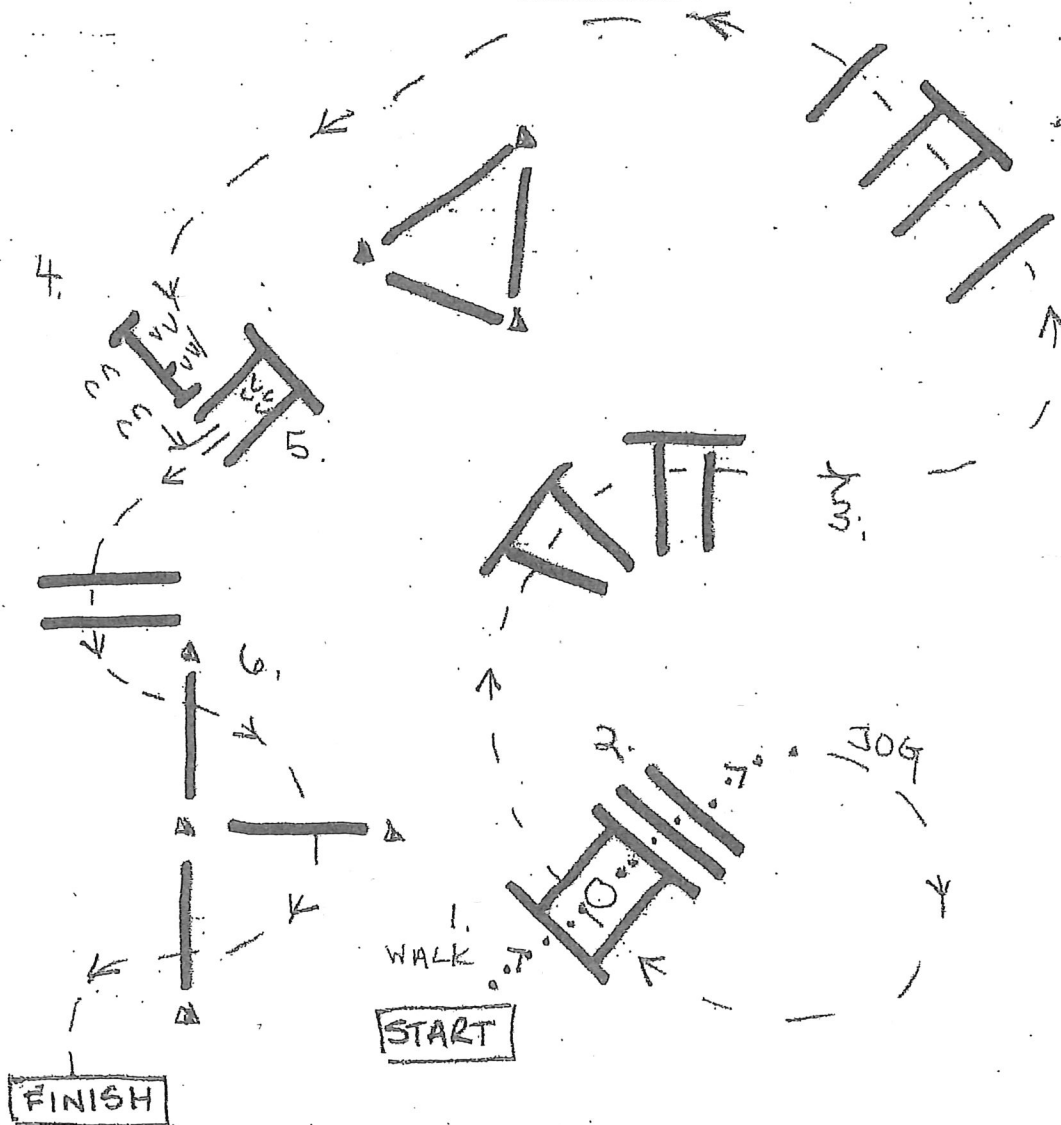

2024 AREA 1 SUNSATIONAL SUMMER CIRCUIT

TRAIL CLASS (LEVEL 1 Youth & Amateur Walk Trot)

Show Date: May 30 & 31, 2024

1. WALK INTO BOX & TURN 360° EITHER WAY
2. WALK OUT OF BOX OVER 3 POLES
3. JOG OVER 10 POLES TO GATE
4. WALK THROUGH RH. GATE
5. BACK INTO CHUTE
6. JOG OVER 2 POLES & SERPENTINE

2024

2024 AREA 1 SUNSATIONAL SUMMER CIRCUIT

TRAIL CLASS (Level 1 Youth, Amateur & Open)

Show Date: May 30 & 31, 2024

1. WALK INTO BOX + TURN 360° EITHER WAY
2. WALK OUT OF BOX OVER 3 POLES
3. LOPE RL OVER 2 POLES
4. JOG OVER 4 POLES
5. LOPE LL OVER 4 POLES
6. JOG UP TO GATE, WORK RH GATE + CLOSE
7. BACK INTO CHUTE
8. JOG 2 POLES + SERPENTINE

2024

2024 AREA 1 SUNSATIONAL SUMMER CIRCUIT

TRAIL CLASS (Open, Amateur, Select & Youth)

Show Date: May 30 & 31, 2024

1. JOG OVER 2 POLES AND INTO BOX & TURN 360° EITHER WAY.
2. WALK OUT OF BOX OVER 3 POLES
3. LOPE RL OVER 4 POLES
4. JOG 4 POLES
5. LOPE LL OVER 4 POLES
6. JOG TRIANGLE POLES
7. RIDE THROUGH RH GATE & CLOSE
8. BACK INTO CHUTE
9. JOG 2 POLES & SERPENTINE