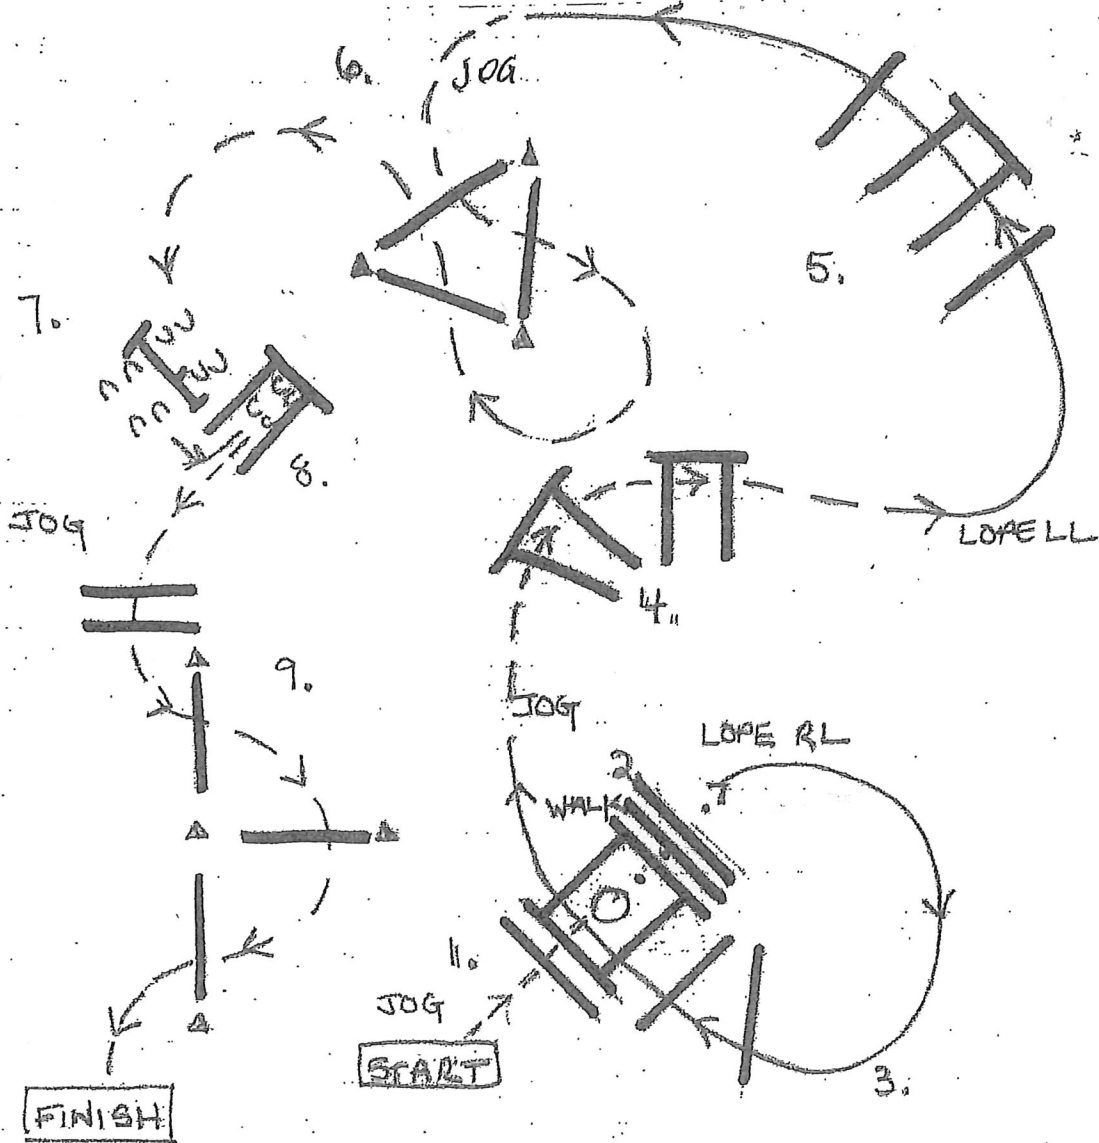

2024 AREA 1 SUNSATIONAL SUMMER CIRCUIT

TRAIL CLASS (LEVEL 1 Youth & Amateur Walk Trot)

Show Date: May 30 & 31, 2024

1. WALK INTO BOX & TURN 360° EITHER WAY
2. WALK OUT OF BOX OVER 3 POLES
3. JOG OVER 10 POLES TO GATE
4. WALK THROUGH RH. GATE
5. BACK INTO CHUTE
6. JOG OVER 2 POLES & SERPENTINE

2024

2024 AREA 1 SUNSATIONAL SUMMER CIRCUIT

TRAIL CLASS (Level 1 Youth, Amateur & Open)

Show Date: May 30 & 31, 2024

1. WALK INTO BOX + TURN 360° EITHER WAY
2. WALK OUT OF BOX OVER 3 POLES
3. LOPE RL OVER 2 POLES
4. JOG OVER 4 POLES
5. LOPE LL OVER 4 POLES
6. JOG UP TO GATE, WORK RH GATE + CLOSE
7. BACK INTO CHUTE
8. JOG 2 POLES + SERPENTINE

2024

2024 AREA 1 SUNSATIONAL SUMMER CIRCUIT

TRAIL CLASS (Open, Amateur, Select & Youth)

Show Date: May 30 & 31, 2024

1. JOG OVER 2 POLES AND INTO BOX & TURN 360° EITHER WAY.
2. WALK OUT OF BOX OVER 3 POLES
3. LOPE RL OVER 4 POLES
4. JOG 4 POLES
5. LOPE LL OVER 4 POLES
6. JOG TRIANGLE POLES
7. RIDE THROUGH RH GATE & CLOSE
8. BACK INTO CHUTE
9. JOG 2 POLES & SERPENTINE