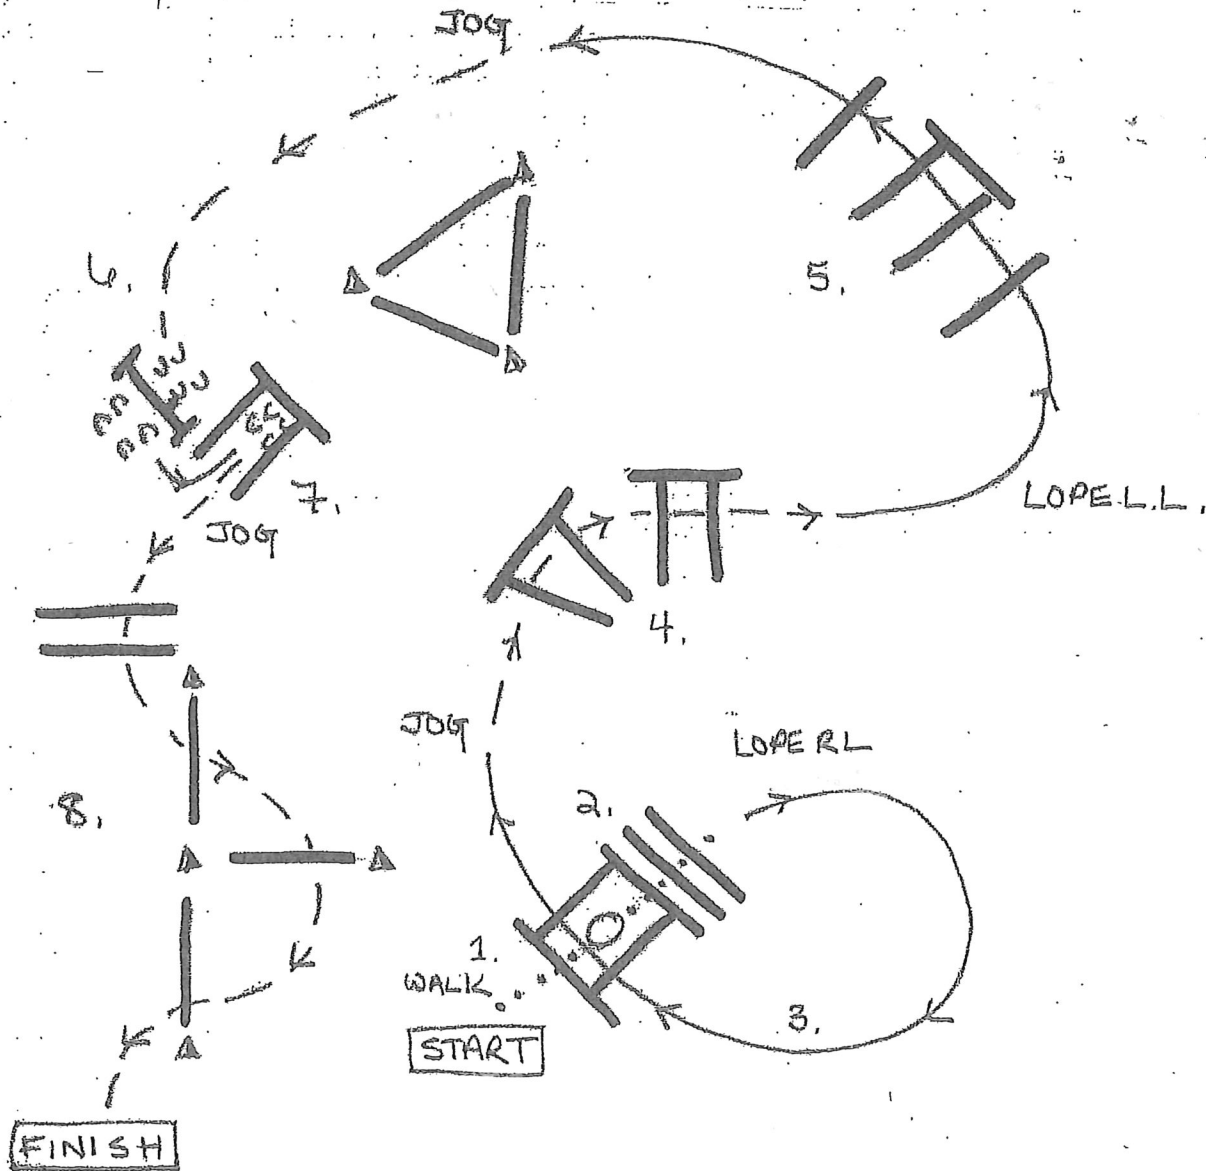

2024 AREA 1 SUNSATIONAL SUMMER CIRCUIT

TRAIL CLASS (LEVEL 1 Youth & Amateur Walk Trot)

Show Date: May 30 & 31, 2024

1. WALK INTO BOX & TURN 360° EITHER WAY
2. WALK OUT OF BOX OVER 3 POLES
3. JOG OVER 10 POLES TO GATE
4. WALK THROUGH RH. GATE
5. BACK INTO CHUTE
6. JOG OVER 2 POLES & SERPENTINE

2024

2024 AREA 1 SUNSATIONAL SUMMER CIRCUIT

TRAIL CLASS (Level 1 Youth, Amateur & Open)

Show Date: May 30 & 31, 2024

1. WALK INTO BOX + TURN 360° EITHER WAY
2. WALK OUT OF BOX OVER 3 POLES
3. LOPE RL OVER 2 POLES
4. JOG OVER 4 POLES
5. LOPE LL OVER 4 POLES
6. JOG UP TO GATE, WORK RH GATE + CLOSE
7. BACK INTO CHUTE
8. JOG 2 POLES + SERPENTINE

2024

2024 AREA 1 SUNSATIONAL SUMMER CIRCUIT

TRAIL CLASS (Open, Amateur, Select & Youth)

Show Date: May 30 & 31, 2024

1. JOG OVER 2 POLES AND INTO BOX & TURN 360° EITHER WAY.
2. WALK OUT OF BOX OVER 3 POLES
3. LOPE RL OVER 4 POLES
4. JOG 4 POLES
5. LOPE LL OVER 4 POLES
6. JOG TRIANGLE POLES
7. RIDE THROUGH RH GATE & CLOSE
8. BACK INTO CHUTE
9. JOG 2 POLES & SERPENTINE